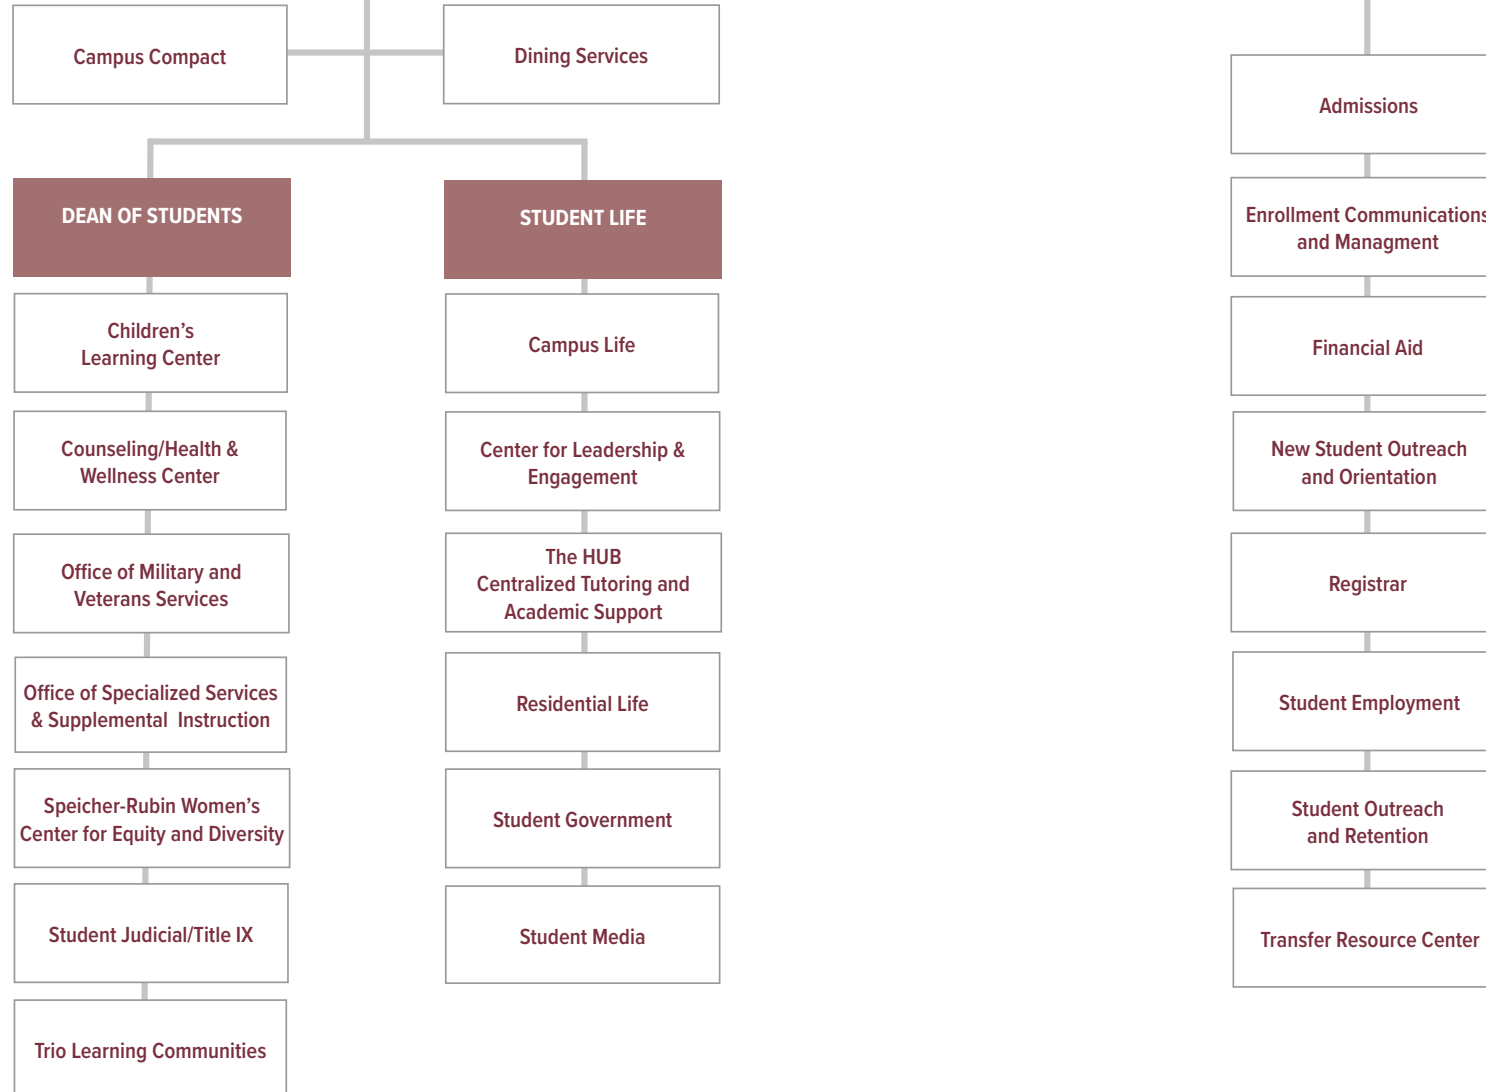

NEW JERSEY CITY UNIVERSITY

STUDENT AFFAIRS AND ENROLLMENT MANAGEMENT

VICE PRESIDENT STUDENT AFFAIRS AND ENROLLMENT MANAGEMENT
Vacant

CONFIDENTIAL ASSISTANT
Vacant

ASSOCIATE VICE PRESIDENT STUDENT AFFAIRS *
Jodi Bailey

ASSOCIATE VICE PRESIDENT ENROLLMENT MANAGEMENT & STUDENT SUCCESS **
Ben Rohdin

* Temporarily under Advancement
** Temporarily under Academic Affairs